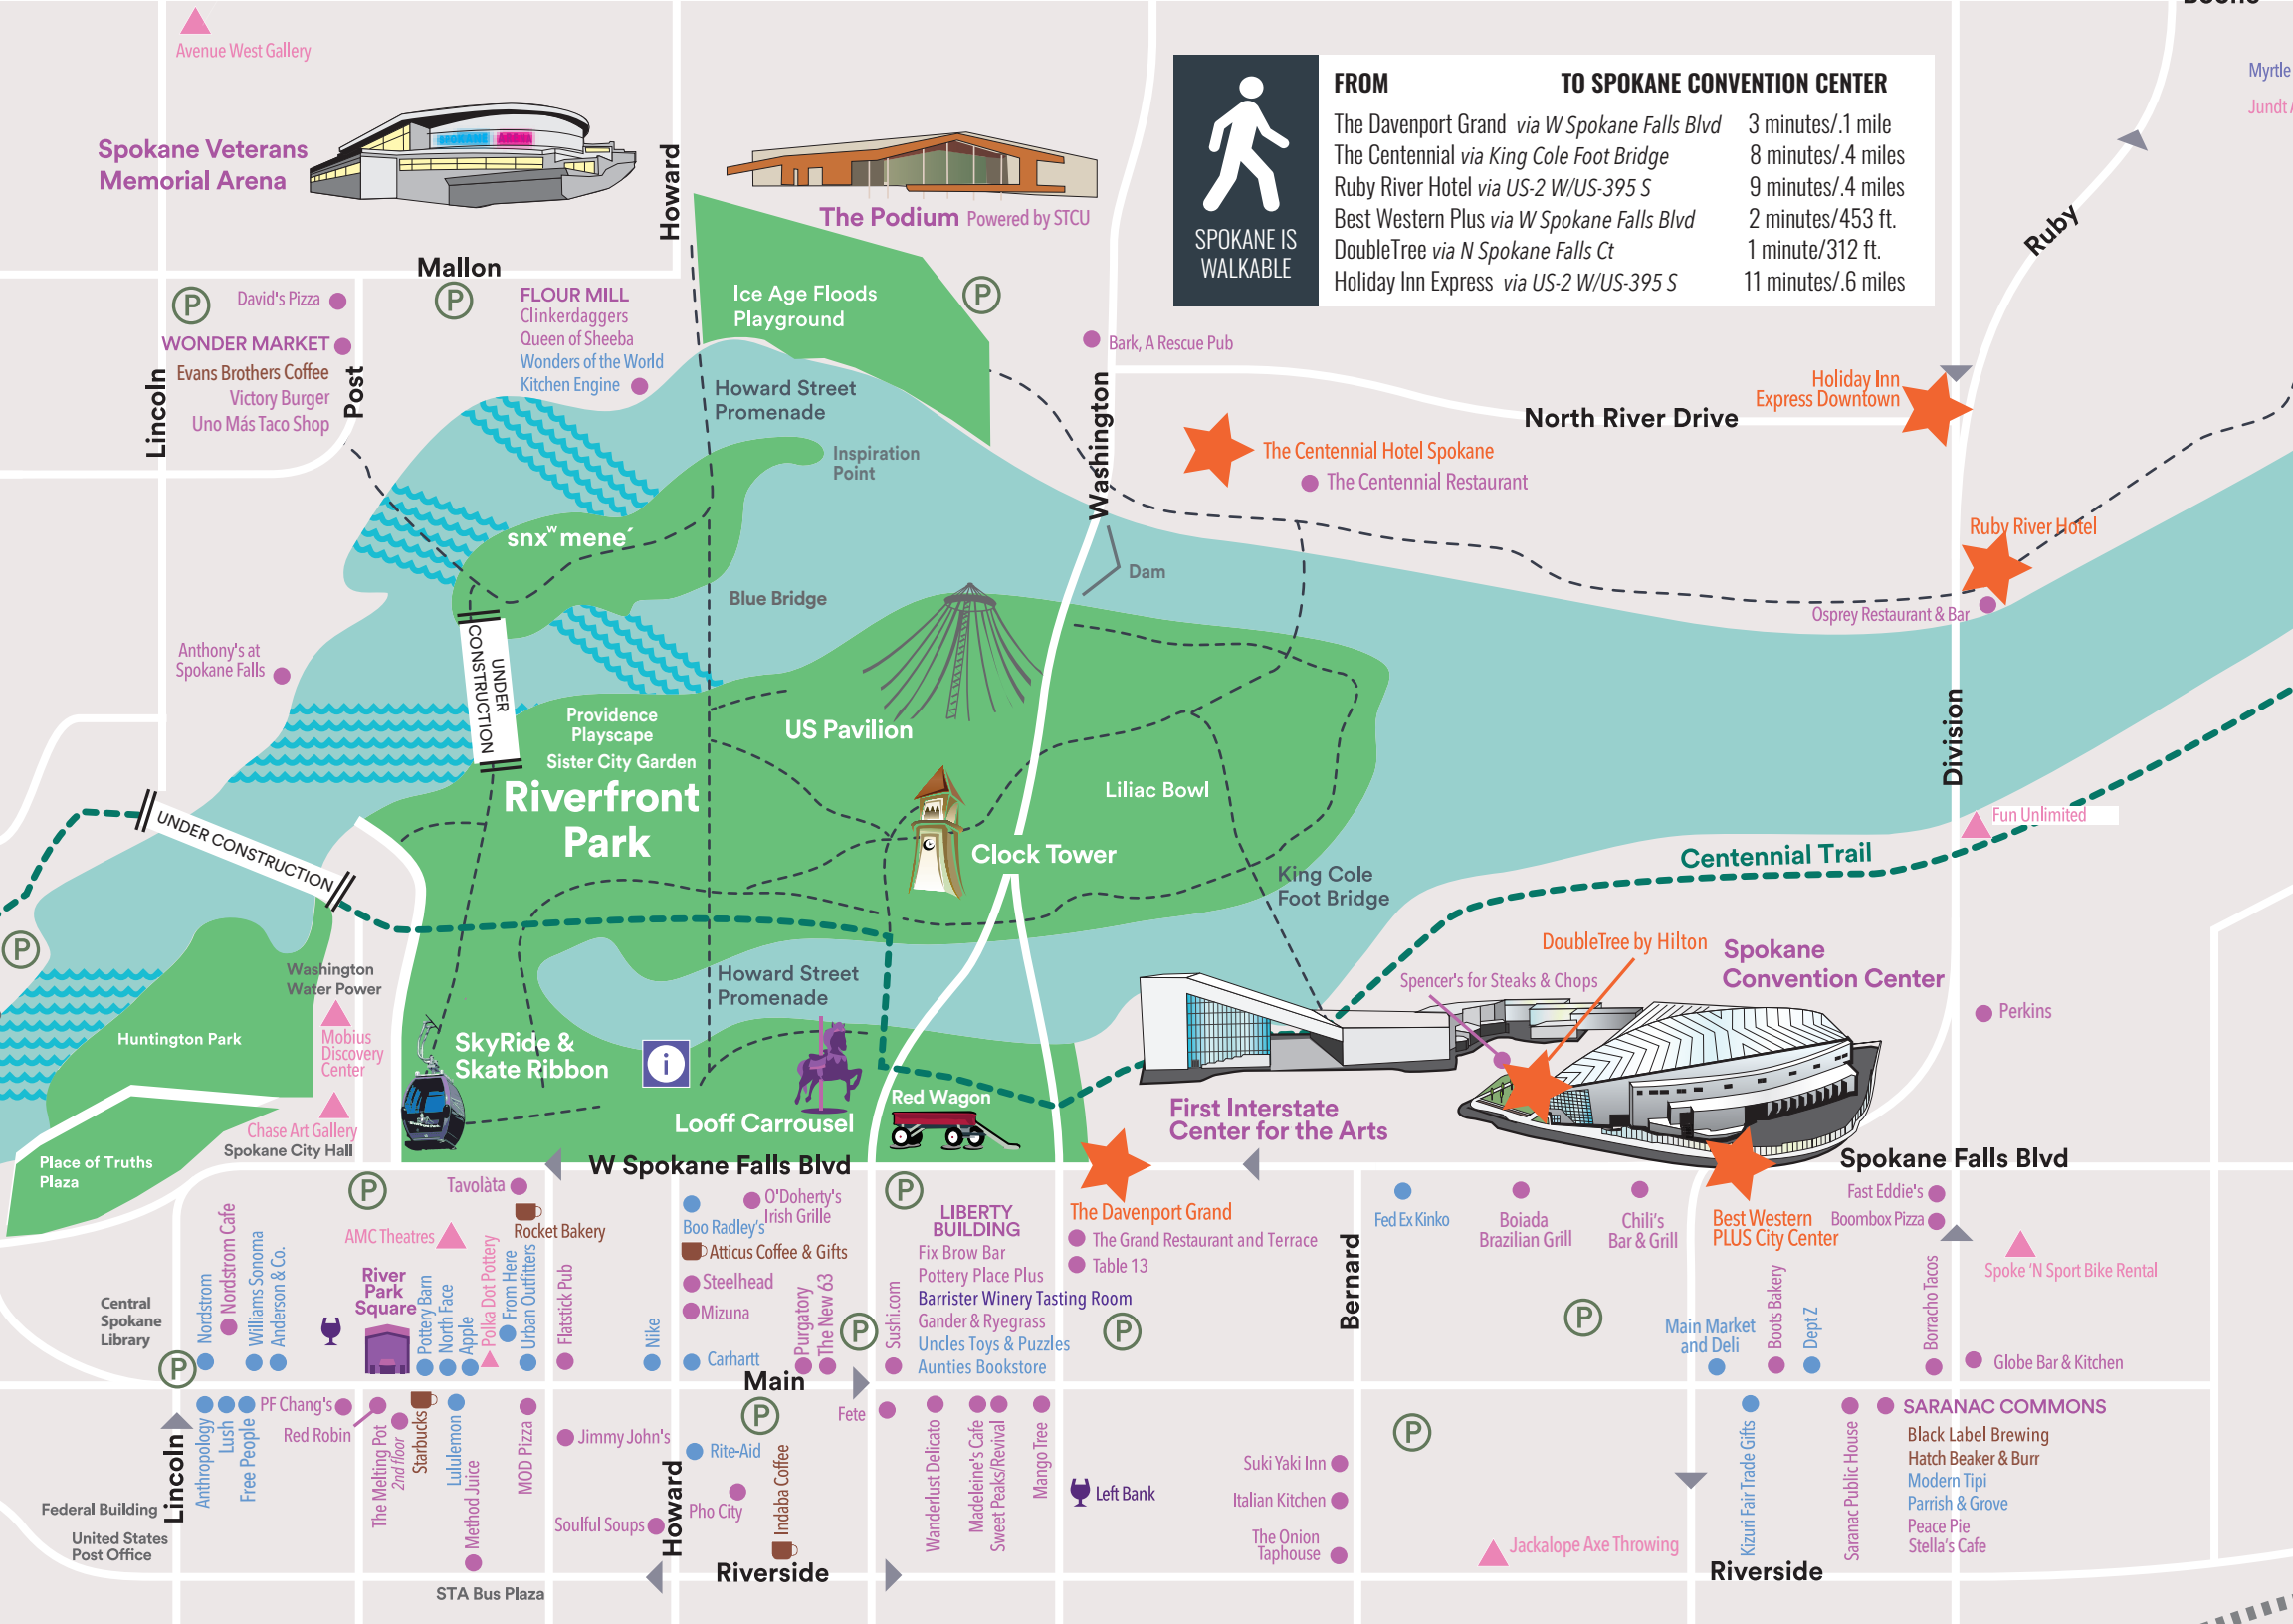

Spokane Veterans Memorial Arena

The Podium Powered by STCU

SPOKANE IS WALKABLE

FROM	TO SPOKANE CONVENTION CENTER
The Davenport Grand	via W Spokane Falls Blvd 3 minutes/.1 mile
The Centennial	via King Cole Foot Bridge 8 minutes/.4 miles
Ruby River Hotel	via US-2 W/US-395 S 9 minutes/.4 miles
Best Western Plus	via W Spokane Falls Blvd 2 minutes/453 ft.
DoubleTree	via N Spokane Falls Ct 1 minute/312 ft.
Holiday Inn Express	via US-2 W/US-395 S 11 minutes/.6 miles

- Best Western PLUS City Center
- Boiada Brazilian Grill
- Chili's Bar & Grill
- Boots Bakery
- Dept Z
- Borracho Tacos
- Globe Bar & Kitchen
- SARANAC COMMONS
- Black Label Brewing
- Hatch Beaker & Burr
- Modern Tipi
- Parrish & Grove
- Peace Pie
- Stella's Cafe

- Anthropology
- Lush
- Free People
- PF Chang's
- Red Robin
- The Melting Pot 2nd floor
- Starbucks
- Lululemon
- Method Juice
- MOD Pizza
- Jimmy John's
- Souful Soups
- Pho City
- Indaba Coffee
- STA Bus Plaza

- Fast Eddie's
- Boombbox Pizza
- Borracho Tacos
- Spoke 'N Sport Bike Rental
- Globe Bar & Kitchen
- SARANAC COMMONS
- Black Label Brewing
- Hatch Beaker & Burr
- Modern Tipi
- Parrish & Grove
- Peace Pie
- Stella's Cafe